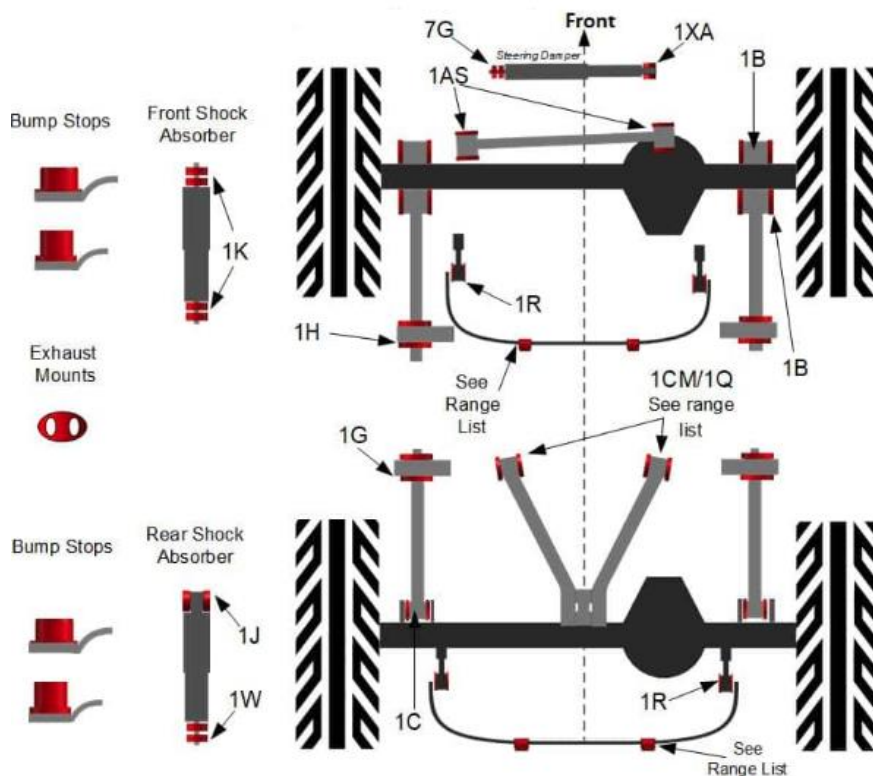

Polybush®

SHOCK ABSORBER BUSH KIT

COMFORT BLUE KIT12

Range Rover Classic 1986 - 1994

Range Rover P38a

Discovery 1

Defender 2002-2016

Part Number: **LL1881PBB**